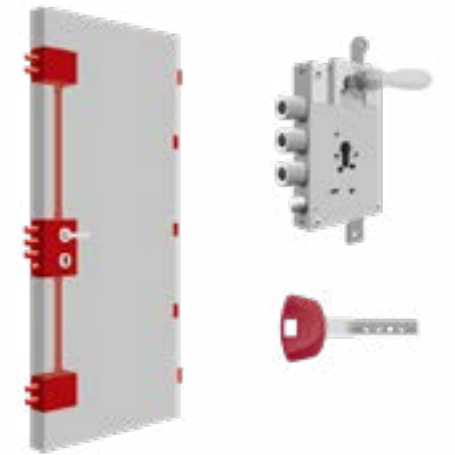

OPTIONAL

- Lettore biometrico
- App per smartphone
- Interfaccia per domotica.

This model comes with a new generation security lock with electronic control, the bolts and latch bolt retract and exit automatically, can be initiated from outside by typing the personal code into the keypad or approaching the special transponder key and from the inside by merely pressing a button. Particularly indicated for domestic use, it's very simple in daily use and programming.

A bluetooth connection opens/closes the lock directly from your smartphone, which can also access all programming functions. In the Lx7 "fingerprint" version, a simple approach of the finger is enough for starting.

LOCKING SYSTEM

- Motorised security lock with electronic control
- Battery-only or electric mains connection operation
- "Smart" Euro profile cylinder for emergency opening
- Four different configurations for opening
- Lock protection plate in anti-drill steel
- Double top and bottom bolts with vertical top bolt
- Anti-extraction and anti-drill cylinder protection device

OPTIONAL

- Biometric reader
- Smartphone app
- Home automation interface.

NUOVA ELEGANCE

E2C